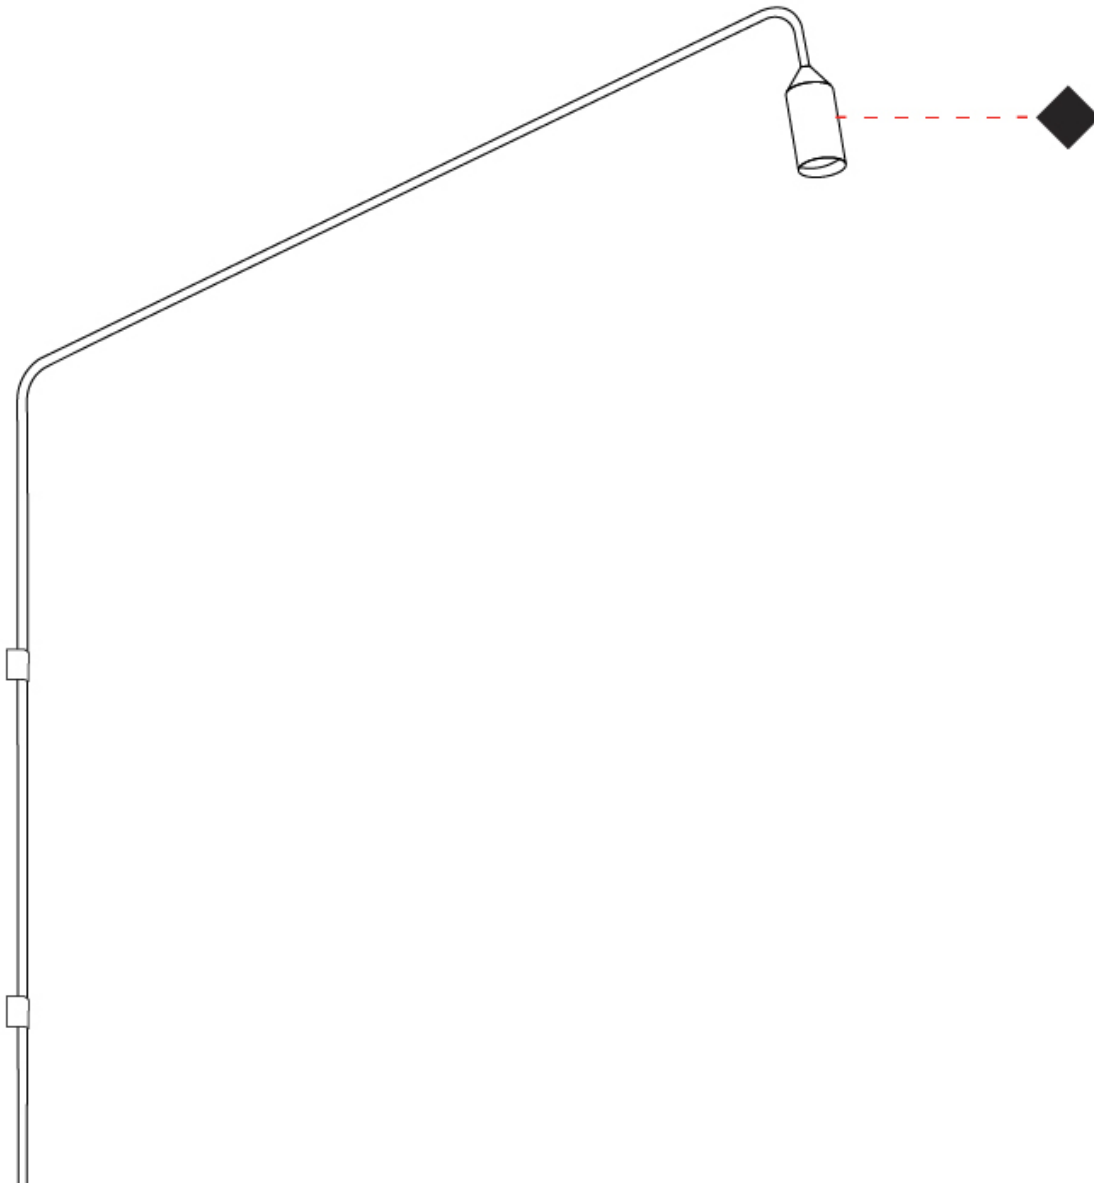

E9W504-

PROJECT	_____
TYPE	_____
SPECIFIER	_____
QUANTITY	_____
DATE	_____

E