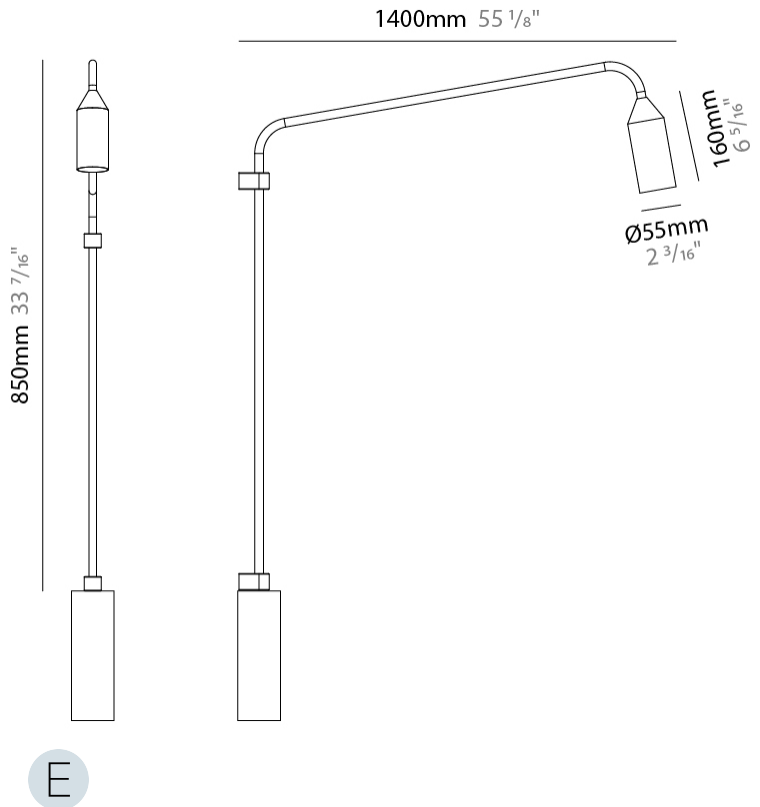

PHYSICAL

Shape: Abstract _____
Diameter (mm): 55 _____
Diameter (in): 2 3/16 _____
Height (mm): 850 _____
Height (in): 33 7/16 _____
Extension (mm): 1400 _____
Extension (in): 55 1/8 _____
Light Distribution: Direct _____
Weight (kg): 5 _____
Weight (lbs): 11 _____
Installation Requirement: Waterproof J-Box is included _____
Screws: No visible screws _____
Diffuser: Frosted Methacrylate - 2mm _____
Fixture Finish: BLK / WHI / COR _____
Fixture Material: Aluminum _____
Upon Request: Finishes - Anthracite, Bronze _____

ELECTRICAL

Lamp Type: LED _____
Input Wattage (W): 9 _____
Total Output Wattage (W): 1.5 _____
Dimming: Non-Dimmable / 0-10V Dimming _____
Driver Included: No _____
Driver Location: Remote _____
Driver Type: Constant Voltage - Universal _____
Driver Class: Class 2 _____
Housing: ENCP5 _____
Input Voltage (V): 120 - 277 _____
Constant Voltage (V): 24 _____

LED

Number of LEDs: 1 _____
Color Temperature (°K): 3000 _____
Max. Delivered Lumen (lm): 385 _____
Nominal Lumen (lm): 705 _____
CRI: >80 CRI _____
Lamp Life (hrs): 60000 _____

OPTICAL

Optic°: 76 _____
Beam Angle: Diffused _____

RATINGS AND CERTIFICATIONS

Certified By: Certified for North American Standards _____
IP rating: IP65 _____
IK Rating: IK06 _____
Bug Rating: B0 U0 G0 _____