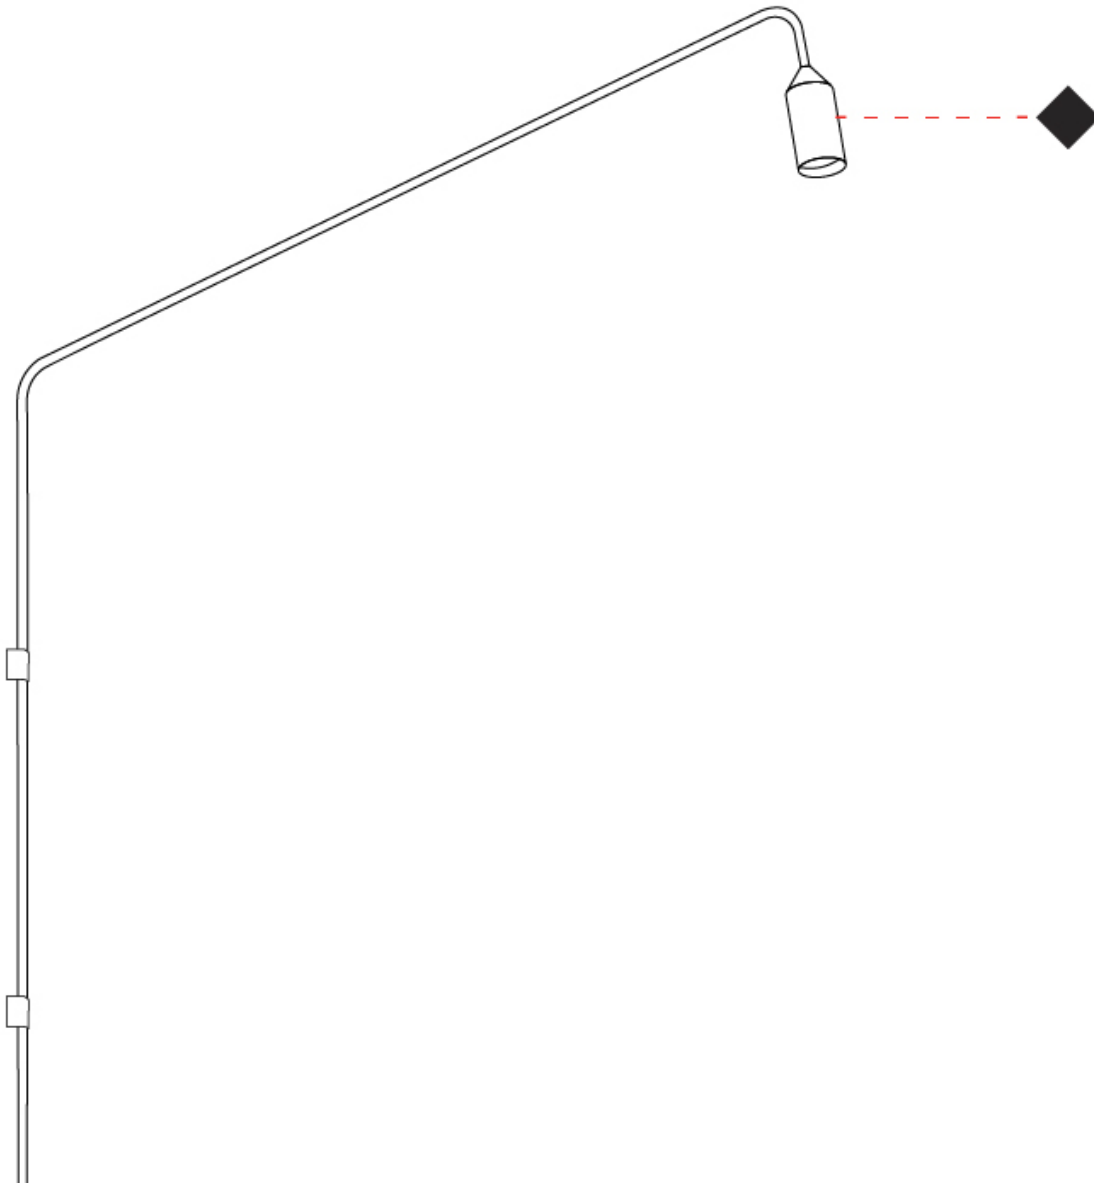

E9W502-

PROJECT

TYPE

SPECIFIER

QUANTITY

DATE

E